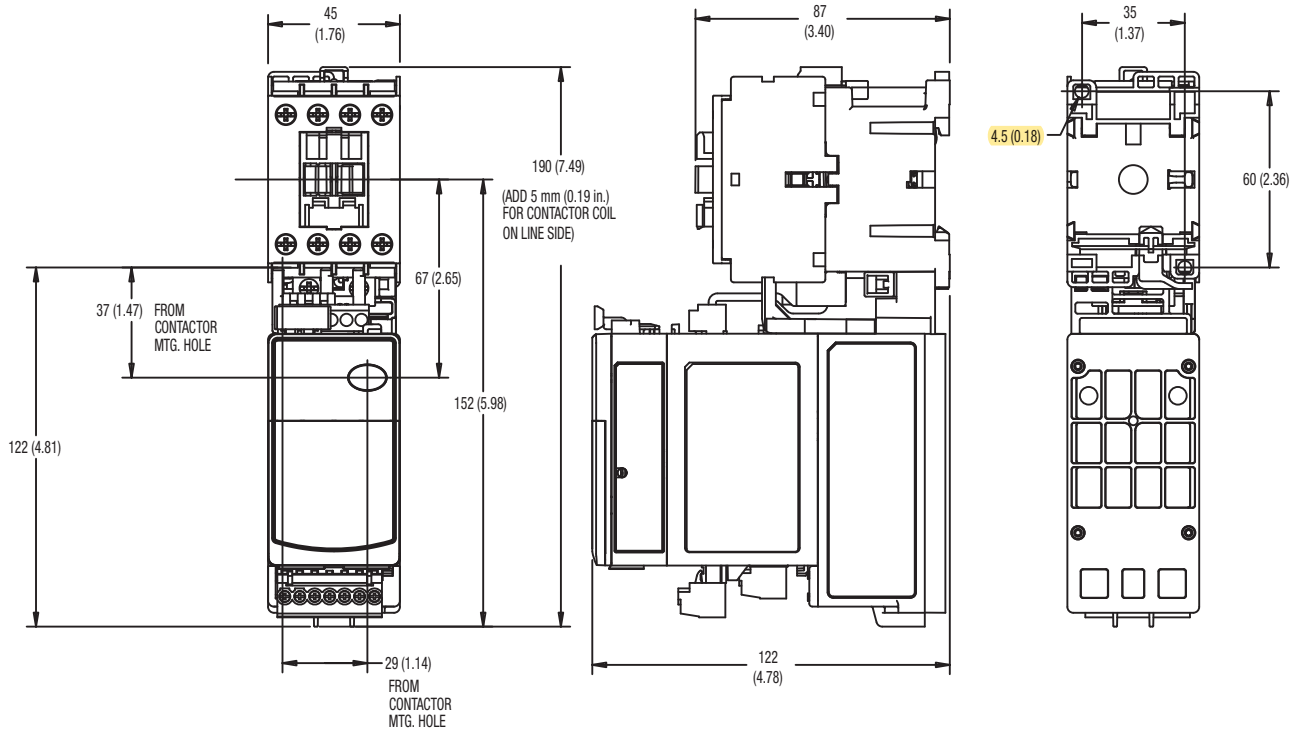

CEP9 Overload Relay Mounted on CA7-9...23 Contactor

Dimensions are in millimeters (inches). Dimensions not intended for manufacturing purposes.

CEP9 Overload Relay Mounted on CA7-30...37 Contactor